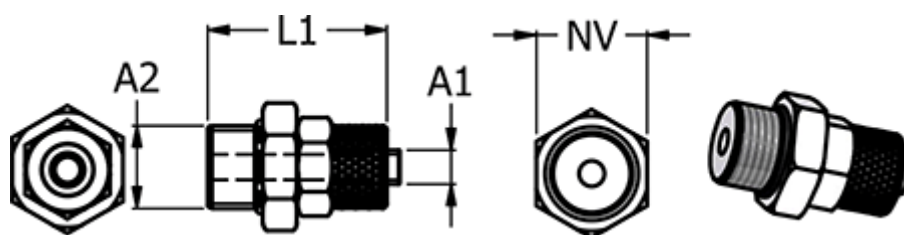

Article number: 586111388

Description: Push-on fitting 11.1038-8, metal Ø8/6-G 3/8"
Straight connector

Measures

Hose Diameter A2	= 8/6
L1	= 29
NV	= 19
Thread A2	= G 3/8"